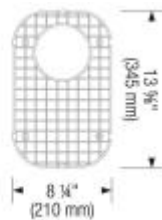

Stainless Steel Sink Grid,
Available as of September 2015
406391