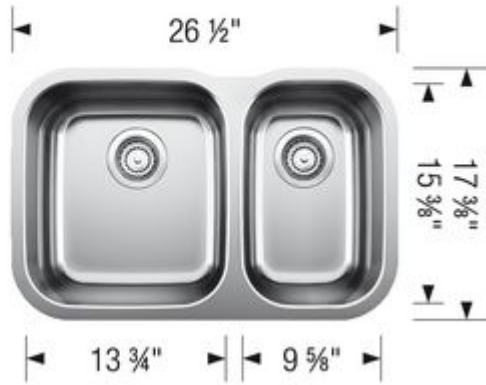

BLANCO ESSENTIAL U 1 1/2

Item No. 400006

Features

BLANCO style for essential kitchen needs.

German designed and engineered

Durable 20 gauge stainless steel

18/10 chrome-nickel content

Brushed satin finish

Rear-positioned drain holes for maximum usable bowl and cabinet storage space

3 1/2" (90 mm) stainless steel strainers included

Clips included, template included

Limited Lifetime Warranty

Surfaces

Satin brushed
finish

Satin brushed finish

Main bowl left

Item No. 400006

Spec sheets/DXF

Top View

Scope of supply

3 1/2" (90 mm) stainless steel strainers, clips, template

Design tips

Width of base unit : 760 mm

Bowl depth: 8" (205 mm) / 7" (178 mm)

Faucets

BLANCO TORINO

Stainless steel

403301

BLANCO LETO

Chrome