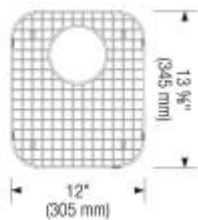

Optional Accessories

Available as of September 2015
406389